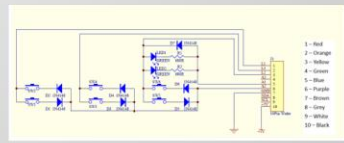

### **1. Be able to issue voice commands to her Assured Comfort AC Hi Low Signature bed with a TiMOTION controller.**

Jana's Assured Comfort bed has a TiMOTION control box that supports a wired TH26-5036 wired controller in addition to the TH30-5036 wireless remote (2.4ghz). Although the hand remote only has 6 functional switches and connects to the control box using a RJ50 connector, it still uses the pulse approach to detect which button is being depressed. One thing to note is although the circuitry inside the wired remote is the same, the actual switch number assignment differs depending on the model of the wired remote.

SW1	SW2
SW3	SW4
SW4	SW3

Sw1 = Bed Up  
 Sw2 = Bed Down  
 Sw3 = Head Up  
 Sw4 = Head Down

- RJ50 Connector**
1. Red L1
  2. Orange L3
  3. Yellow L2 Required
  4. Green A3 (n/u)
  5. Blue A1 Required
  6. Purple A2
  7. Brown (Gnd. n/u)
  8. Grey TXD (n/u)
  9. White RXD (n/u)
  - 10 Black (+5v = n/u)