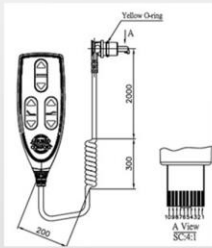

### **1. Be able to issue voice commands to her Assured Comfort AC Hi Low Signature bed with a TiMOTION controller.**

Jana's Assured Comfort bed has a TiMOTION control box that supports a wired TH26-5036 wired controller in addition to the TH30-5036 wireless remote (2.4ghz). Although the hand remote only has 6 functional switches and connects to the control box using a RJ50 connector, it still uses the pulse approach to detect which button is being depressed. One thing to note is although the circuitry inside the wired remote is the same, the actual switch number assignment differs depending on the model of the wired remote.

SW1	SW2
SW3	SW4
SW4	SW3

Sw1 = Bed Up  
 Sw2 = Bed Down  
 Sw3 = Head Up  
 Sw4 = Head Down

- RJ50 Connector**
1. Red L1
  2. Orange L3
  3. Yellow L2 Required
  4. Green A3 (n/u)
  5. Blue A1 Required
  6. Purple A2
  7. Brown (Gnd. n/u)
  8. Grey TXD (n/u)
  9. White RXD (n/u)
  - 10 Black (+5v = n/u)