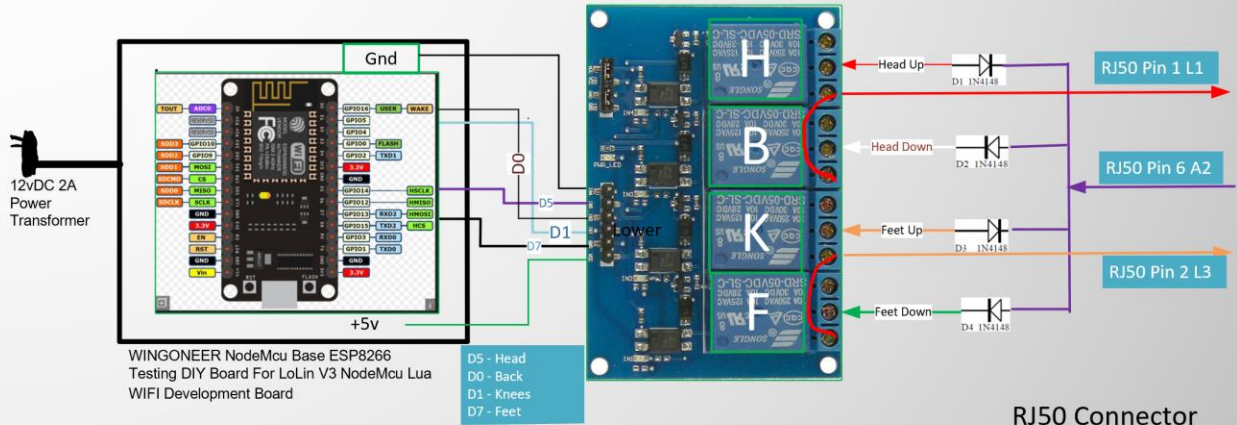

## Jana - Quadriplegic

Requirements:

1. Be able to use voice commands to control her adjustable bed

Solution – High Level:

1. Installed a voice activated bed controller that gives Jana the freedom to change the position of her bed as desired.

### **1. Be able to issue voice commands to her Assured Comfort AC Hi Low Signature bed with a TiMOTION controller.**

Jana's Assured Comfort bed has a TiMOTION control box that supports a wired TH26-5036 wired controller in addition to the TH30-5036 wireless remote (2.4ghz). Although the hand remote only has 6 functional switches and connects to the control box using a RJ50 connector, it still uses the pulse approach to detect which button is being depressed. One thing to note is although the circuitry inside the wired remote is the same, the actual switch number assignment differs depending on the model of the wired remote.

**Here is a schematic of the bed controller design**

**Voice Controlled Bed Controller for Jana, mechanical relays  
 Assured Comfort AC Hi Lo Signature bed with wireless and  
 TH26-5036-004 Hand Remote. Added cable SP01-P703-80E  
 Bill Weis 10-22-2020  
 S/N 20066.02**

SW1	SW2
SW3	SW4
SW4	SW3

Sw1 = Bed Up  
 Sw2 = Bed Down  
 Sw3 = Head Up  
 Sw4 = Head Down

- RJ50 Connector**
1. Red L1
  2. Orange L3
  3. Yellow L2 Required
  4. Green A3 (n/u)
  5. Blue A1 Required
  6. Purple A2
  7. Brown (Gnd. n/u)
  8. Grey TXD (n/u)
  9. White RXD (n/u)
  - 10 Black (+5v = n/u)